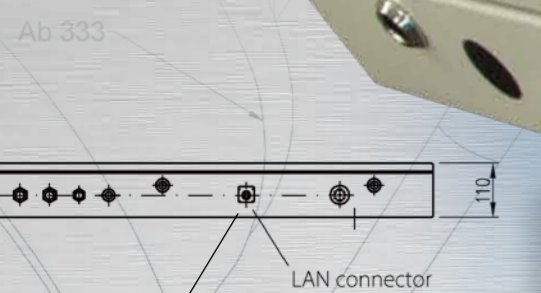

**SAFETY FIRST!**

Suspension eyes for device mounting

**SERIES**  
XC690-SBR-A-07-1620-S99001  
with pedestal system 0417.244

**DISPLAY**  
Numeric: LED red, 100 mm extra bright  
Text: LED red, extra bright  
50/100/120 mm switchable

**MEASURES (W x H x D)**  
1100 x 1000 x 110 mm

**FEATURES**  
WLAN Bridge 2,4 Ghz  
Additional LAN connection  
Climate compensation  
Integrated heating  
Pedestal system: total height  
about 2,40 m, width about 1,30 m