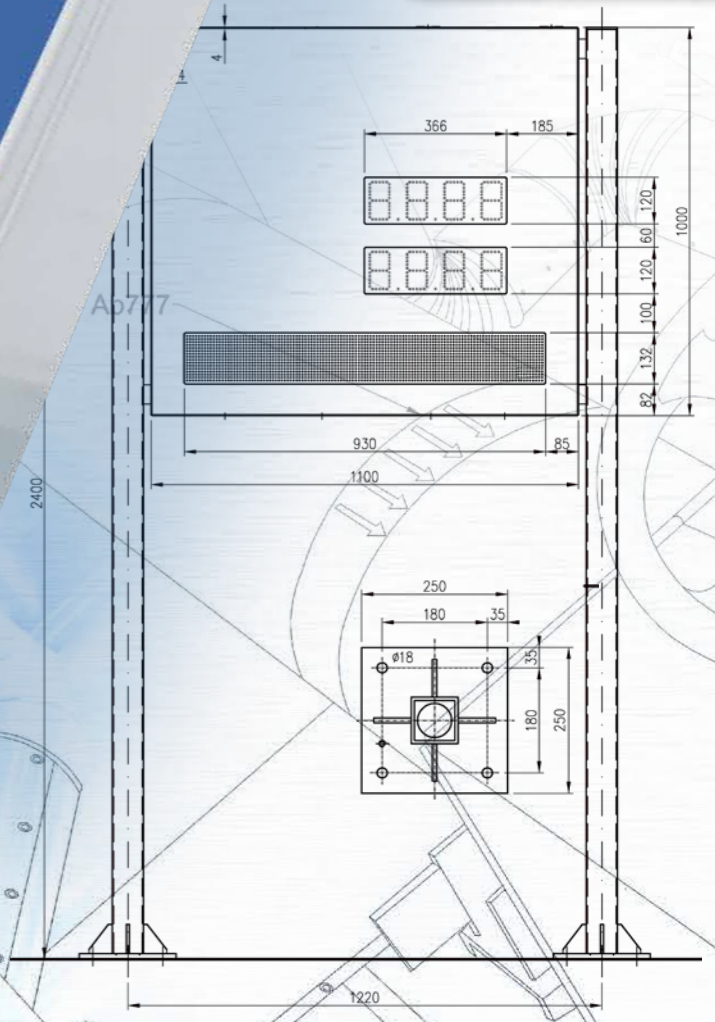

**SAFETY FIRST!**

Suspension eyes for device mounting

**SERIES**  
XC690-SBR-A-07-1620-S99001  
with pedestal system 0417.244

**DISPLAY**  
Numeric: LED red, 100 mm extra bright  
Text: LED red, extra bright  
50/100/120 mm switchable

**MEASURES (W x H x D)**  
1100 x 1000 x 110 mm

**FEATURES**  
WLAN Bridge 2,4 Ghz  
Additional LAN connection  
Climate compensation  
Integrated heating  
Pedestal system: total height  
about 2,40 m, width about 1,30 m