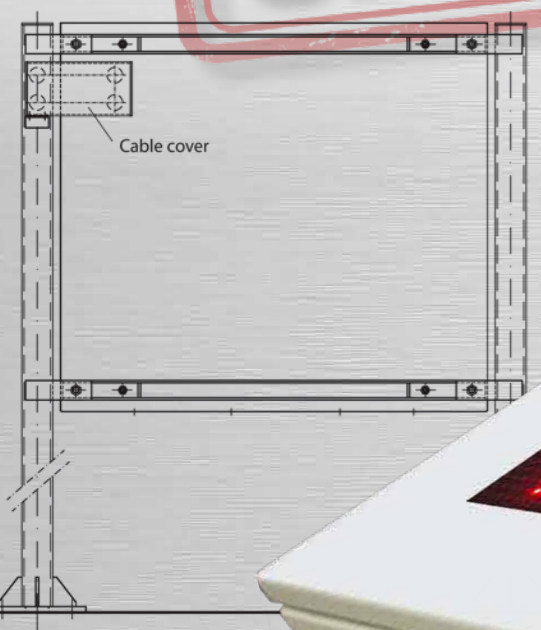

**SAFETY FIRST!**

Suspension eyes for device mounting

**SERIES**  
XC690-SBR-A-07-1620-S99001  
with pedestal system 0417.244

**DISPLAY**  
Numeric: LED red, 100 mm extra bright  
Text: LED red, extra bright  
50/100/120 mm switchable

**MEASURES (W x H x D)**  
1100 x 1000 x 110 mm

**FEATURES**  
WLAN Bridge 2,4 Ghz  
Additional LAN connection  
Climate compensation  
Integrated heating  
Pedestal system: total height  
about 2,40 m, width about 1,30 m